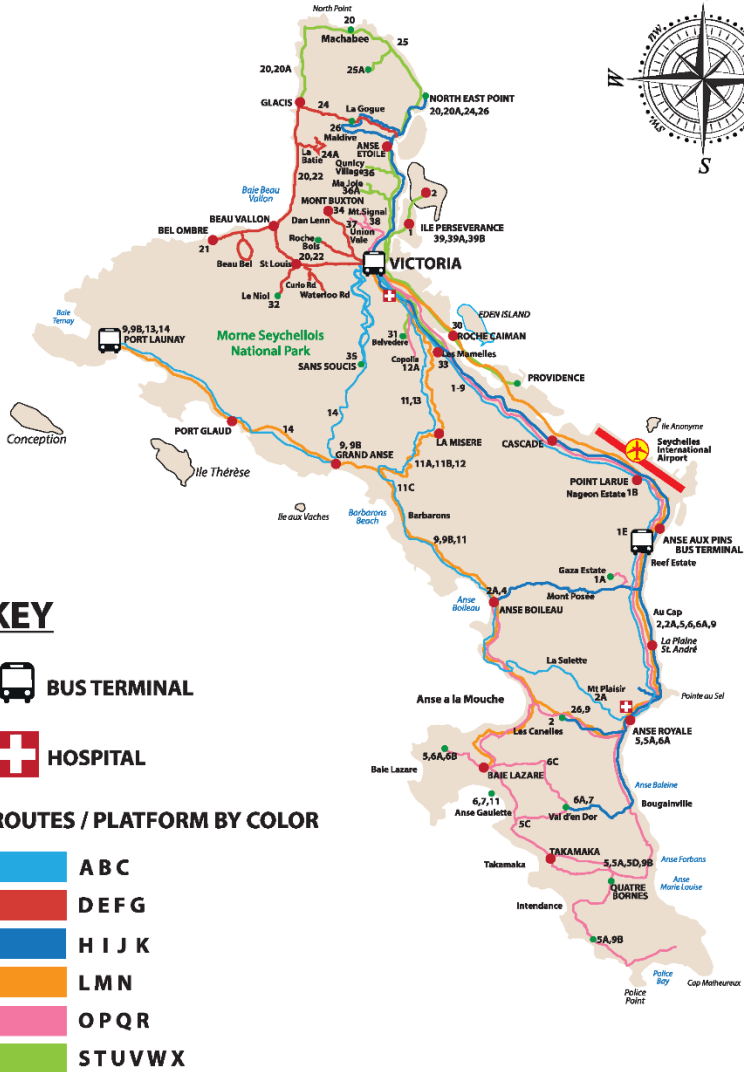

SEYCHELLES PUBLIC TRANSPORT CORPORATION MAHE ROUTE MAP

ROUTE 12A: COPOLIA								
DAY	VICTORIA	LA LOUISE	COPOLIA		DAY	COPOLIA	LA LOUISE	VICTORIA
6	0550	0605	0610		6	0610	0615	0630
8	0600	0610	0615		8	0620	0625	0635
7	0610	0625	0630		7	0630	0635	0645
5	0615	0630	0635		5	0635	0640	0655
8	0635	0645	0650		8	0655	0700	0710
5	0640	0655	0700		5	0700	0705	0720
7	0645	0700	0705		7	0705	'0710	'0725
6	0710	0725	0730		6	0730	0735	0750
8	0725	0735	0740		8	0740	0745	0800
6	0735	0750	0755		6	0755	0800	0815
6	0805	0820	0825		6	0825	0830	0845
8	0810	0825	0830		8	0830	0835	0850
6	0835	0850	0855		6	0855	0900	0915
7'8	0910	0925	0930		7'8	0930	0935	0950
5	0920	0935	0940		5	0940	0945	1000
7'8	1010	1025	1030		7'8	1030	1035	1050
5	1030	1045	1050		5	1055	1100	1110
7'8	1110	1125	1130		7'8	1130	1135	1150
5	1140	1155	1200		5	1200	1205	1220
7	1210	1225	1230		7	1230	1235	1250
5	1250	1305	1310		5	1310	1315	1330
7'8	1310	1325	1330		7'8	1330	1335	1350
6	1400	1415	1420		6	1420	1425	1440
5	1440	1455	1500		5	1500	1505	1520
7	1450	1505	1510		7	1515	1520	1535
5'8	1510	1525	1530		5'8	1530	1535	1550
5	1530	1545	1550		5	1550	1555	1615
7	1540	1555	1600		7	1605	1610	1630
5	1555 X	1610	1615		5	1615	1620	1635
5	1615 X	1630	1635		5	1635	1640	1655
7	1630	1645	1650		7	1650	1655	1710
5	1635 X	1650	1655		5	1655	1700	1715
5'8	1700 X	1715	1720		5'8	1720	1725	1740
7	1720	1725	1740		7	1740	1745	1800
5	1730	1745	1750		5	1750	1755	1810
8	1745	1800	1805		8	1805	1810	1825
7	1815	1830	1835		7	1835	1840	1855
5	1820	1835	1840		5	1840	1845	1900
X - EXPRESS WEEKDAYS								
EMBARKED ONLY 1ST STOP ON COPOLIA ROAD								
PLATFORM P