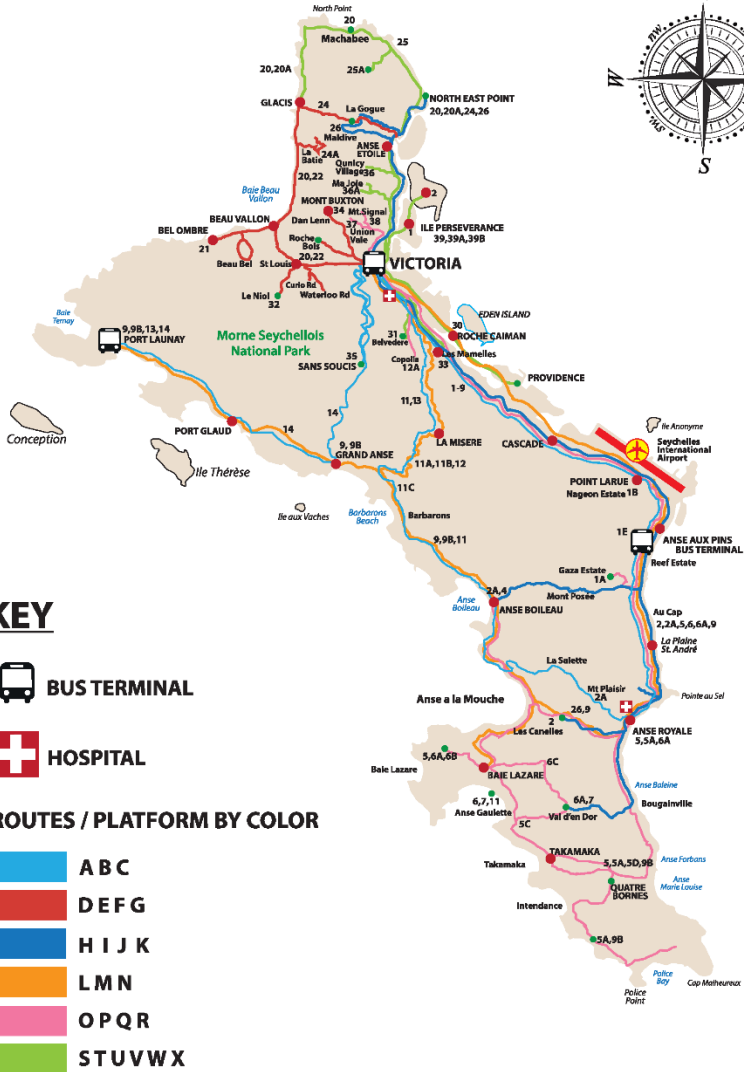

SEYCHELLES PUBLIC TRANSPORT CORPORATION MAHE ROUTE MAP

ROUTE 12A: COPOLIA								
DAY	VICTORIA	LA LOUISE	COPOLIA		DAY	COPOLIA	LA LOUISE	VICTORIA
6	0550	0605	0610		6	0610	0615	0630
8	0600	0610	0615		8	0620	0625	0635
7	0610	0625	0630		7	0630	0635	0645
5	0615	0630	0635		5	0635	0640	0655
8	0635	0645	0650		8	0655	0700	0710
5	0640	0655	0700		5	0700	0705	0720
7	0645	0700	0705		7	0705	'0710	'0725
6	0710	0725	0730		6	0730	0735	0750
8	0725	0735	0740		8	0740	0745	0800
6	0735	0750	0755		6	0755	0800	0815
6	0805	0820	0825		6	0825	0830	0845
8	0810	0825	0830		8	0830	0835	0850
6	0835	0850	0855		6	0855	0900	0915
7'8	0910	0925	0930		7'8	0930	0935	0950
5	0920	0935	0940		5	0940	0945	1000
7'8	1010	1025	1030		7'8	1030	1035	1050
5	1030	1045	1050		5	1055	1100	1110
7'8	1110	1125	1130		7'8	1130	1135	1150
5	1140	1155	1200		5	1200	1205	1220
7	1210	1225	1230		7	1230	1235	1250
5	1250	1305	1310		5	1310	1315	1330
7'8	1310	1325	1330		7'8	1330	1335	1350
5	1400	1415	1420		5	1420	1425	1440
7	1410	1425	1430		7	1430	1435	1450
5	1440	1455	1500		5	1500	1505	1520
	1510	1525	1530			1530	1535	1550
6	1530	1545	1550		6	1550	1555	1615
5	1555 X	1610	1615		5	1615	1620	1635
6	1615 X	1630	1635		6	1635	1640	1655
5	1635 X	1650	1655		5	1655	1700	1715
5'8	1700 X	1715	1720		5'8	1720	1725	1740
7	1715	1730	1735		7	1735	1740	1755
5	1730	1745	1750		5	1750	1755	1810
7	1740	1755	1800		7	1800	1805	1820
7	1815	1830	1835		7	1835	1840	1855
5	1820	1835	1840		5	1840	1845	1900
X - EXPRESS WEEKDAYS								
PLATFORM P