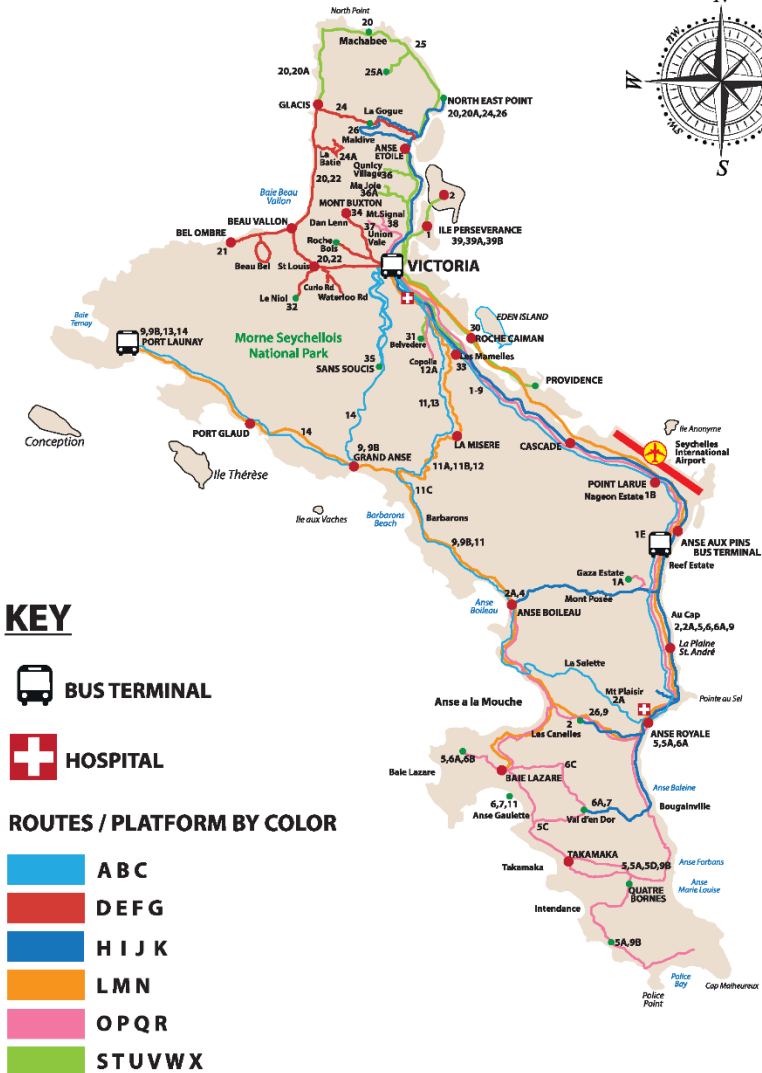

SEYCHELLES PUBLIC TRANSPORT CORPORATION MAHE ROUTE MAP

ROUTE 12A: COPOLIA									
DAY	VICTORIA	LA LOUISE	COPOLIA		DAY	COPOLIA	LA LOUISE	VICTORIA	
6	0550	0605	0610		6	0610	0615	0630	
8	0600	0610	0615		8	0620	0625	0635	
7	0610	0625	0630		7	0630	0635	0645	
5	0615	0630	0635		5	0635	0640	0655	
8	0635	0645	0650		8	0655	0700	0710	
5	0640	0655	0700		5	0700	0705	0720	
7	0645	0700	0705		7	0705	0710	0725	
6	0710	0725	0730		6	0730	0735	0750	
8	0725	0735	0740		8	0740	0745	0800	
6	0735	0750	0755		6	0755	0800	0815	
6	0805	0820	0825		6	0825	0830	0845	
8	0810	0825	0830		8	0830	0835	0850	
6	0835	0850	0855		6	0855	0900	0915	
7'8	0910	0925	0930		7'8	0930	0935	0950	
5	0920	0935	0940		5	0940	0945	1000	
7'8	1010	1025	1030		7'8	1030	1035	1050	
5	1030	1045	1050		5	1055	1100	1110	
7'8	1110	1125	1130		7'8	1130	1135	1150	
5	1140	1155	1200		5	1200	1205	1220	
7	1210	1225	1230		7	1230	1235	1250	
5	1250	1305	1310		5	1310	1315	1330	
7'8	1310	1325	1330		7'8	1330	1335	1350	
5	1400	1415	1420		5	1420	1425	1440	
7	1410	1425	1430		7	1430	1435	1450	
5	1440	1455	1500		5	1500	1505	1520	
	1510	1525	1530			1530	1535	1550	
6	1530	1545	1550		6	1550	1555	1615	
5	1555EX	1610	1615		5	1615	1620	1635	
6	1615EX	1630	1635		6	1635	1640	1655	
5	1635EX	1650	1655		5	1655	1700	1715	
5'8	1700EX	1715	1720		5'8	1720	1725	1740	
7	1715	1730	1735		7	1735	1740	1755	
5	1730	1745	1750		5	1750	1755	1810	
7	1740	1755	1800		7	1800	1805	1820	
7	1815	1830	1835		7	1835	1840	1855	
5	1820	1835	1840		5	1840	1845	1900	
EXPRESS WEEKDAYS									
PLATFORM P