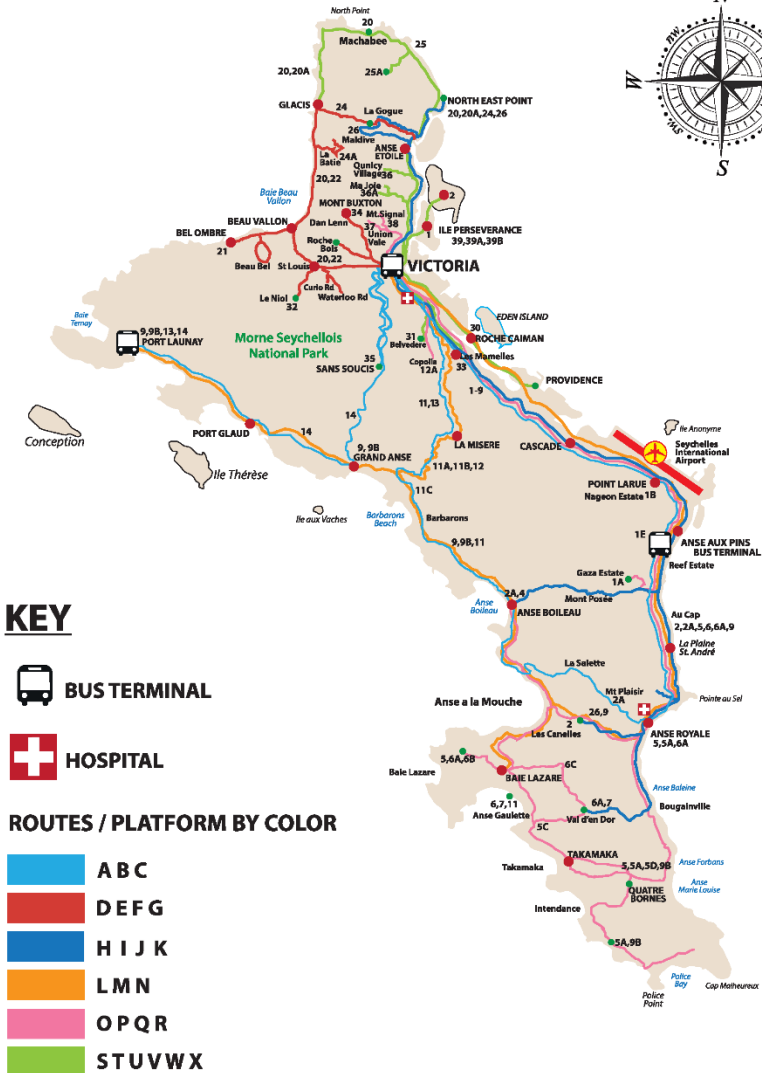

SEYCHELLES PUBLIC TRANSPORT CORPORATION MAHE ROUTE MAP

ROUTE 12A: COPOLIA								
DAY	VICTORIA	LA LOUISE	COPOLIA		DAY	COPOLIA	LA LOUISE	VICTORIA
6	0550	0605	0610		6	0610	0615	0630
8	0600	0610	0615		8	0620	0625	0635
7	0610	0625	0630		7	0630	0635	0645
5	0615	0630	0635		5	0635	0640	0655
8	0635	0645	0650		8	0655	0700	0710
5	0640	0655	0700		5	0700	0705	0720
7	0645	0700	0705		7	0705	'0710	'0725
6	0710	0725	0730		6	0730	0735	0750
8	0725	0735	0740		8	0740	0745	0800
6	0735	0750	0755		6	0755	0800	0815
6	0805	0820	0825		6	0825	0830	0845
8	0810	0825	0830		8	0830	0835	0850
6	0835	0850	0855		6	0855	0900	0915
7'8	0910	0925	0930		7'8	0930	0935	0950
5	0920	0935	0940		5	0940	0945	1000
7'8	1010	1025	1030		7'8	1030	1035	1050
5	1030	1045	1050		5	1055	1100	1110
7'8	1110	1125	1130		7'8	1130	1135	1150
5	1140	1155	1200		5	1200	1205	1220
7	1210	1225	1230		7	1230	1235	1250
5	1250	1305	1310		5	1310	1315	1330
7'8	1310	1325	1330		7'8	1330	1335	1350
5	1400	1415	1420		5	1420	1425	1440
7	1410	1425	1430		7	1430	1435	1450
5	1440	1455	1500		5	1500	1505	1520
	1510	1525	1530			1530	1535	1550
6	1530	1545	1550		6	1550	1555	1615
5	1555EX	1610	1615		5	1615	1620	1635
6	1615EX	1630	1635		6	1635	1640	1655
5	1635EX	1650	1655		5	1655	1700	1715
5'8	1700EX	1715	1720		5'8	1720	1725	1740
7	1715	1730	1735		7	1735	1740	1755
5	1730	1745	1750		5	1750	1755	1810
7	1740	1755	1800		7	1800	1805	1820
7	1815	1830	1835		7	1835	1840	1855
5	1820	1835	1840		5	1840	1845	1900
EXPRESS WEEKDAYS								
PLATFORM P