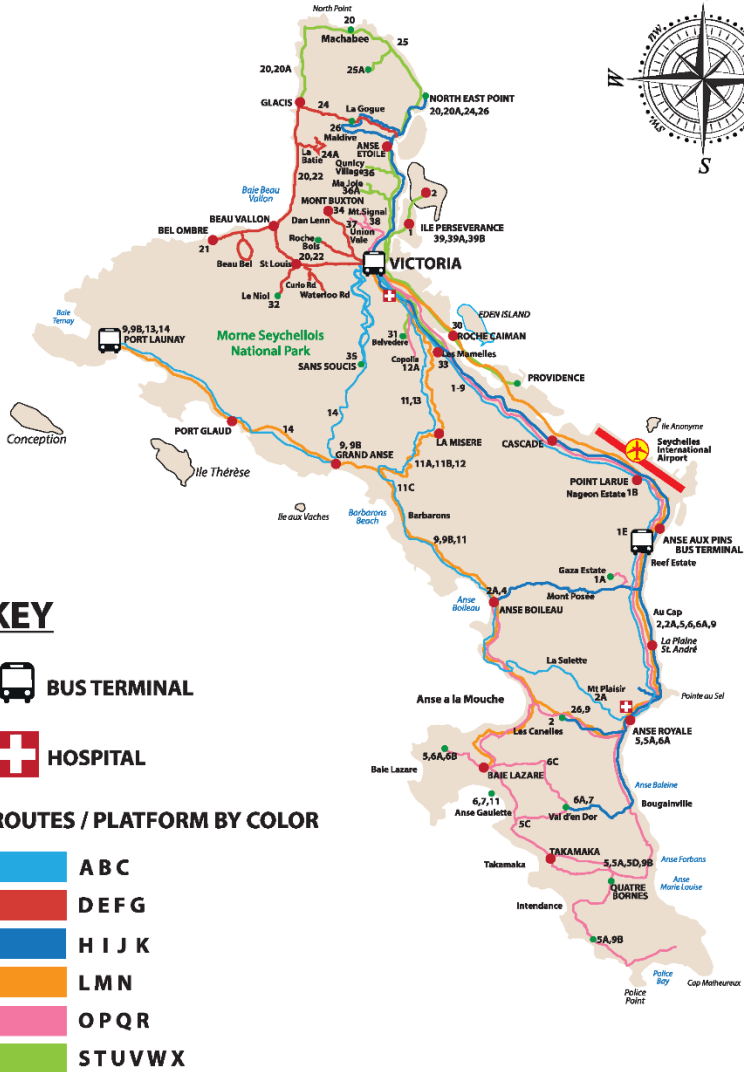

SEYCHELLES PUBLIC TRANSPORT CORPORATION MAHE ROUTE MAP